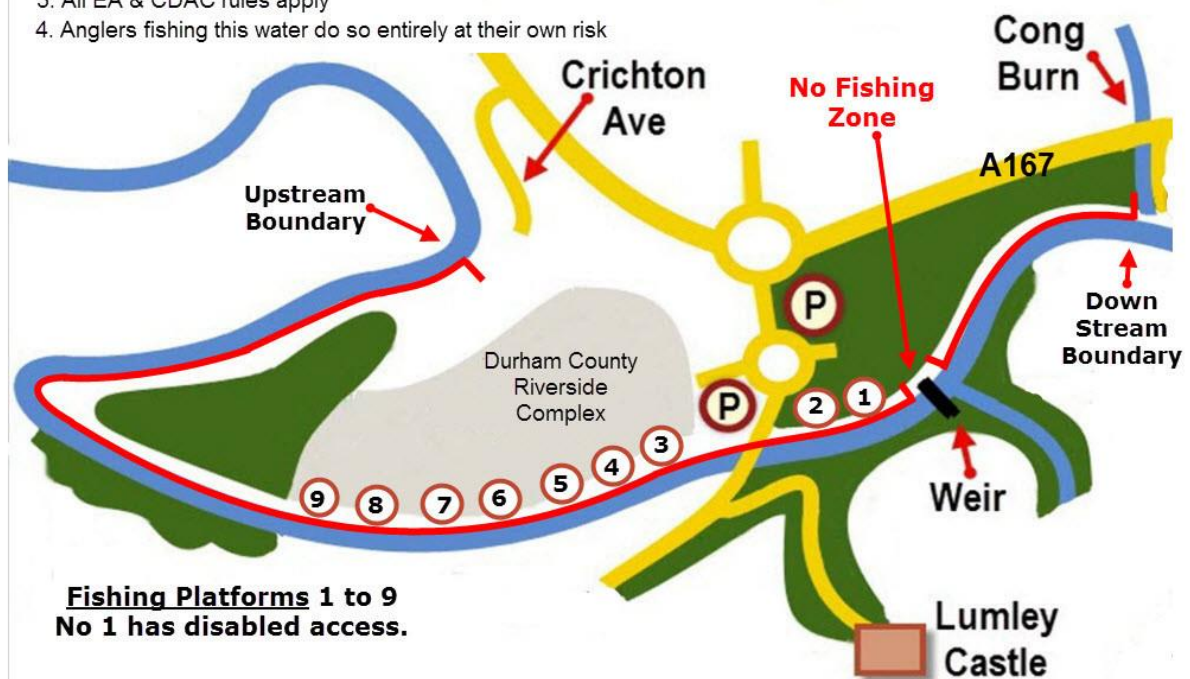

Bottom Beats

Boundary Map for Day ticket holders fishing Chester le Street Park Area

1. All Anglers must be in possession of a valid EA Rod License
2. CDAC bailiffs are authorised to check permits licenses & tackle of all anglers fishing the water.
3. All EA & CDAC rules apply
4. Anglers fishing this water do so entirely at their own risk

Middle Beats

Top Beats