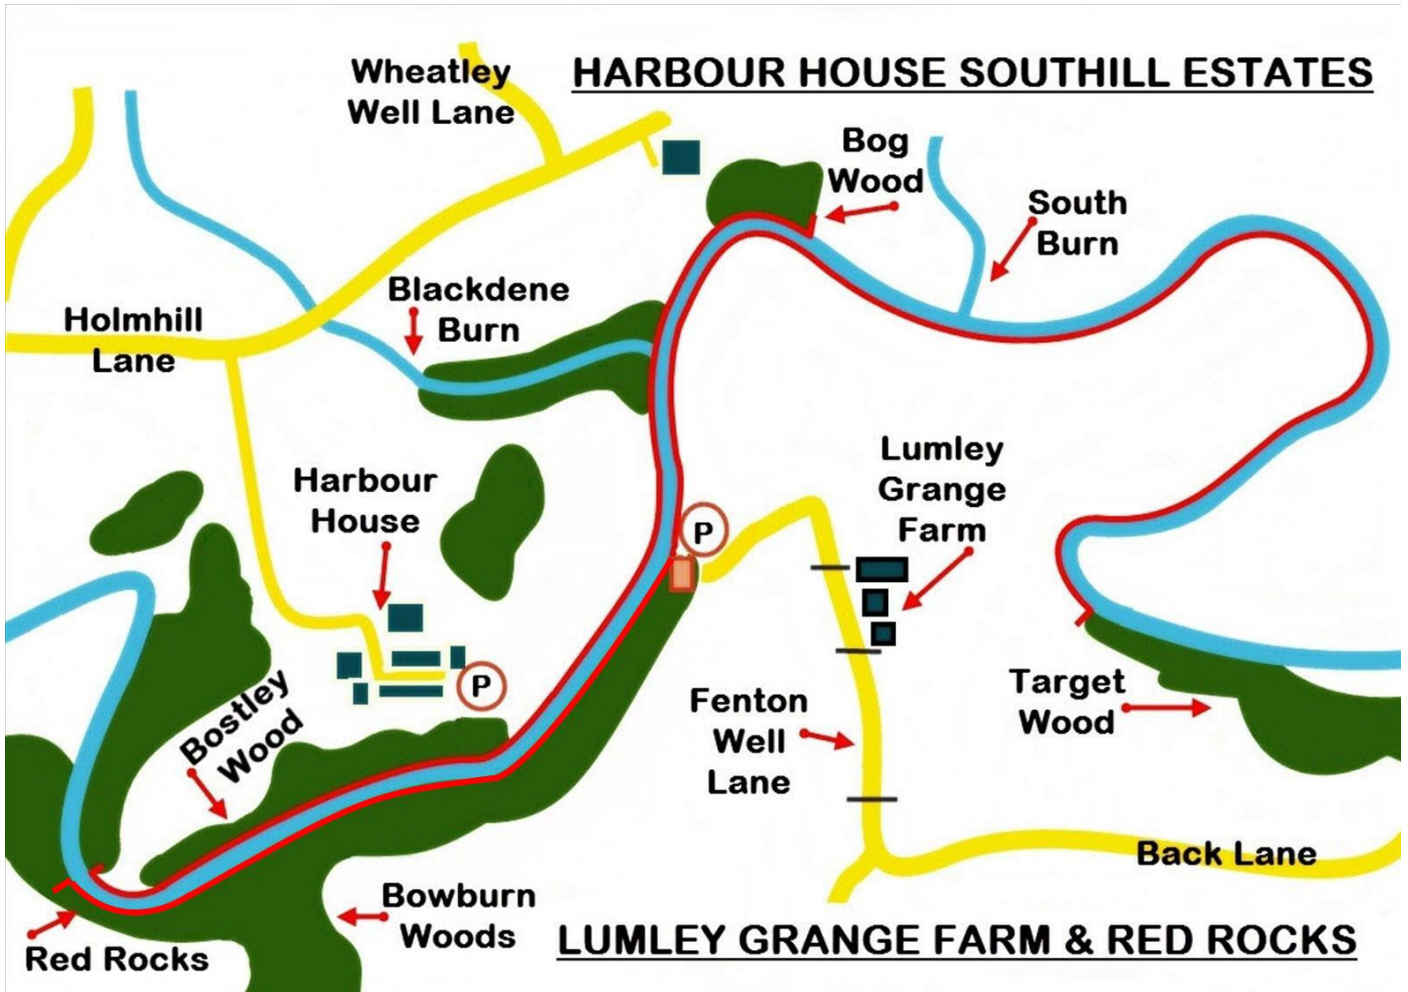

Bottom Beats

Boundary Map for Day ticket holders fishing Chester le Street Park Area

1. All Anglers must be in possession of a valid EA Rod License
2. CDAC bailiffs are authorised to check permits licenses & tackle of all anglers fishing the water.
3. All EA & CDAC rules apply
4. Anglers fishing this water do so entirely at their own risk

Middle Beats

Top Beats