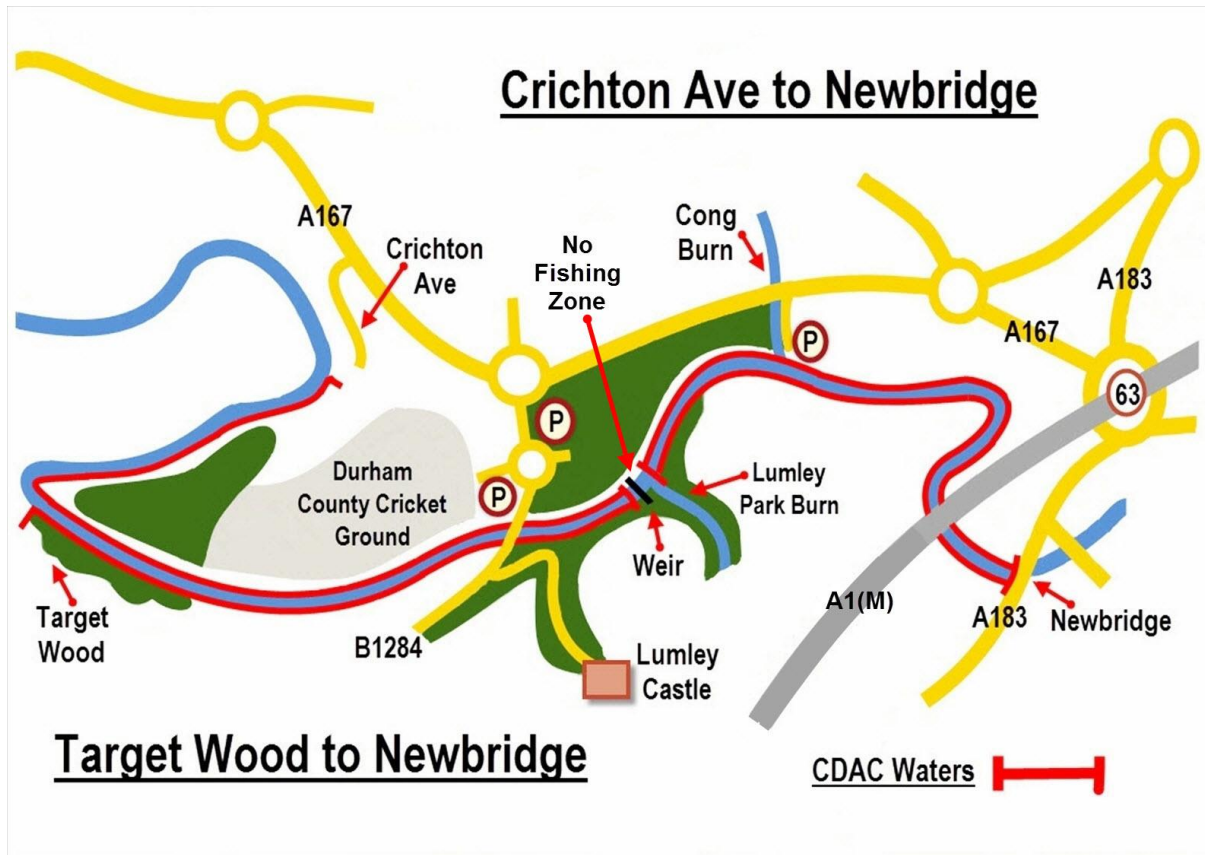

Bottom Beats

Boundary Map for Day ticket holders fishing Chester le Street Park Area

1. All Anglers must be in possession of a valid EA Rod License
2. CDAC bailiffs are authorised to check permits licenses & tackle of all anglers fishing the water.
3. All EA & CDAC rules apply
4. Anglers fishing this water do so entirely at their own risk

Middle Beats

Top Beats